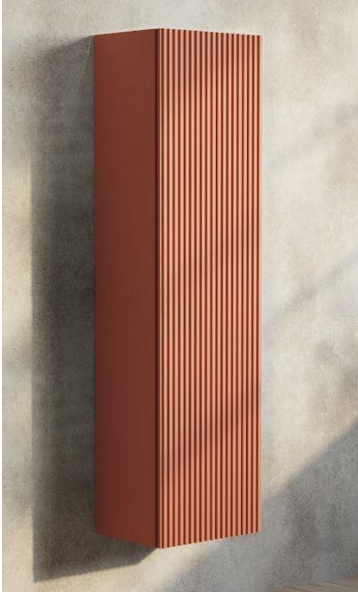

### Rimini 1200 Left Hand Side Cabinet Potter's Clay – RIMINI-SC-1200-PC-L

Add both style and function to your bathroom with BelBagno's Rimini side cabinets which you can match with their Rimini Vanity range.

- ✓ Wall hung side cabinet
- ✓ Easyfix installation system
- ✓ Stylish fingerpull recess to open
- ✓ 1 door with luxury silent soft-close European hinges
- ✓ 2 glass shelves
- ✓ Left hand cabinet (also available in right hand)
- ✓ Potter's Clay (also available in rainforest green)