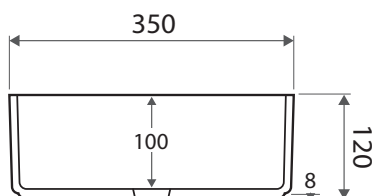

# REBA

Matte White

Above Counter  
 Ceramic Basin

- Matte white finish
- Durable vitrified ceramic
- No tap hole
- No overflow
- Requires 32mm waste, no overflow
- Waste not included
- Available in 7 colours

**Product Code: RB3134W**

Diameter	350 mm
Height	120 mm
Inner Bowl Depth	100 mm

**Ceramic Basins**  
 5 Year Warranty: Replacement  
 Parts or Product

**Labour**  
 1 Year Labour for product fault.  
 Does NOT include warped / faulty  
 / damaged products that have  
 already been installed.