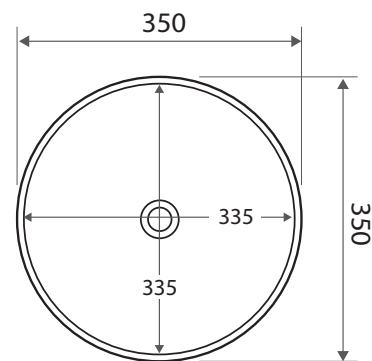

# REBA

Matte White

Above Counter  
 Ceramic Basin

- Matte white finish
- Durable vitrified ceramic
- No tap hole
- No overflow
- Requires 32mm waste, no overflow
- Waste not included
- Available in 7 colours

**Product Code: RB3134W**

Diameter	350 mm
Height	120 mm
Inner Bowl Depth	100 mm

**Ceramic Basins**  
 5 Year Warranty: Replacement  
 Parts or Product

**Labour**  
 1 Year Labour for product fault.  
 Does NOT include warped / faulty  
 / damaged products that have  
 already been installed.