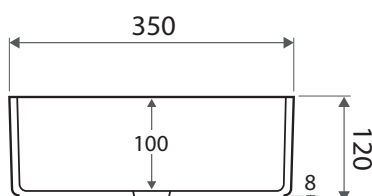

REBA

Industrial Pink

Above Counter
 Ceramic Basin

- Matte pink finish
- Durable vitrified ceramic
- No tap hole
- No overflow
- Requires 32mm waste, no overflow
- Waste not included
- Available in 7 colours

Product Code: RB3134P

Diameter	350 mm
Height	120 mm
Inner Bowl Depth	100 mm

Ceramic Basins
 5 Year Warranty: Replacement
 Parts or Product

Labour
 1 Year Labour for product fault.
 Does NOT include warped / faulty
 / damaged products that have
 already been installed.