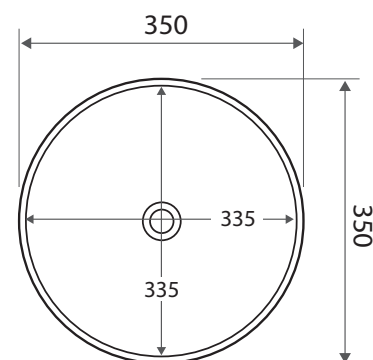

REBA

Industrial Pink

Above Counter
 Ceramic Basin

- Matte pink finish
- Durable vitrified ceramic
- No tap hole
- No overflow
- Requires 32mm waste, no overflow
- Waste not included
- Available in 7 colours

Product Code: RB3134P

Diameter	350 mm
Height	120 mm
Inner Bowl Depth	100 mm

Ceramic Basins
 5 Year Warranty: Replacement
 Parts or Product

Labour
 1 Year Labour for product fault.
 Does NOT include warped / faulty
 / damaged products that have
 already been installed.