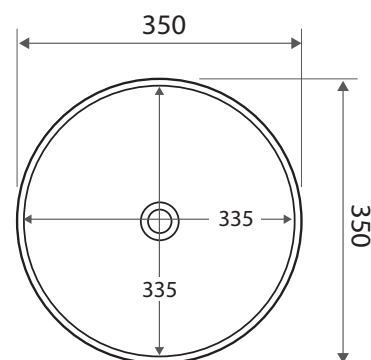

# REBA

Matte Dark Grey

Above Counter  
 Ceramic Basin

- Matte dark grey finish
- Durable vitrified ceramic
- No tap hole
- No overflow
- Requires 32mm waste, no overflow
- Waste not included
- Available in 7 colours

**Product Code: RB3134DG**

Diameter	350 mm
Height	120 mm
Inner Bowl Depth	100 mm

**Ceramic Basins**  
 5 Year Warranty: Replacement  
 Parts or Product

**Labour**  
 1 Year Labour for product fault.  
 Does NOT include warped / faulty  
 / damaged products that have  
 already been installed.