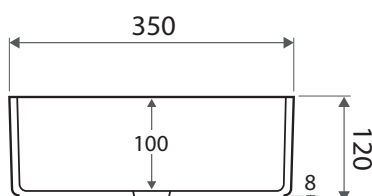

# REBA

Matte Dark Grey

Above Counter  
 Ceramic Basin

- Matte dark grey finish
- Durable vitrified ceramic
- No tap hole
- No overflow
- Requires 32mm waste, no overflow
- Waste not included
- Available in 7 colours

**Product Code: RB3134DG**

Diameter	350 mm
Height	120 mm
Inner Bowl Depth	100 mm

**Ceramic Basins**  
 5 Year Warranty: Replacement  
 Parts or Product

**Labour**  
 1 Year Labour for product fault.  
 Does NOT include warped / faulty  
 / damaged products that have  
 already been installed.