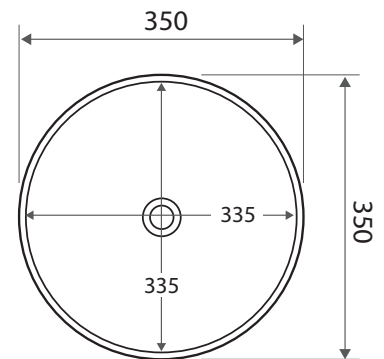

REBA

Matte Blue

Above Counter
 Ceramic Basin

- Matte blue finish
- Durable vitrified ceramic
- No tap hole
- No overflow
- Requires 32mm waste, no overflow
- Waste not included
- Available in 7 colours

Product Code: RB3134BLUE

Diameter	350 mm
Height	120 mm
Inner Bowl Depth	100 mm

Ceramic Basins
 5 Year Warranty: Replacement
 Parts or Product

Labour
 1 Year Labour for product fault.
 Does NOT include warped / faulty
 / damaged products that have
 already been installed.