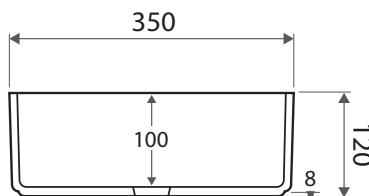

REBA

Matte Blue

Above Counter
 Ceramic Basin

- Matte blue finish
- Durable vitrified ceramic
- No tap hole
- No overflow
- Requires 32mm waste, no overflow
- Waste not included
- Available in 7 colours

Product Code: RB3134BLUE

Diameter	350 mm
Height	120 mm
Inner Bowl Depth	100 mm

Ceramic Basins
 5 Year Warranty: Replacement
 Parts or Product

Labour
 1 Year Labour for product fault.
 Does NOT include warped / faulty
 / damaged products that have
 already been installed.