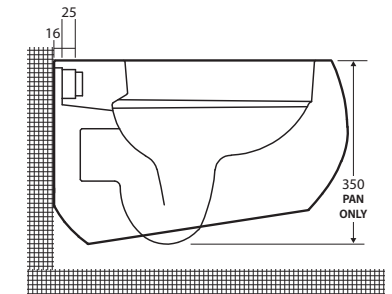

RAK Cloud WALL-HUNG TOILET

Features

- Rimless hygienic flush
- Matte white finish
- Concealed trap for easy cleaning
- UF quick release, soft close seat
- Available as P-Trap only
- Hidden fixations – no lateral holes
- Made in UAE
- **WELS 4 Star rated, 4.5L/3.1L (3.4L average flush)**

Please note: Cistern and flush buttons required (sold separately)

RAK
CERAMICS

Available in

P-Trap
Pan & Seat
750050MW

Cleaning & Care

- The toilet seat may be removed for cleaning - depress the quick release buttons and lift up.
- Clean only with a soft cloth or sponge using warm water and mild soap or detergent. Do not use any abrasive cleaning materials.
- Do not use any solvents or corrosive liquids.
- Note that use of clip-on deodorisers will affect flushing performance on rimless suites.

While we aim to ensure specifications are correct at the time of publication, Fienza reserves the right to make modifications without prior notice. Physical colour may vary from image shown. All measurements are shown in millimetres. For ceramic products, please allow +/- 10 mm tolerance for manufacturing variance. Always use physical product measurements for mark-ups and roughing-in as the technical drawing may differ from actual product received.