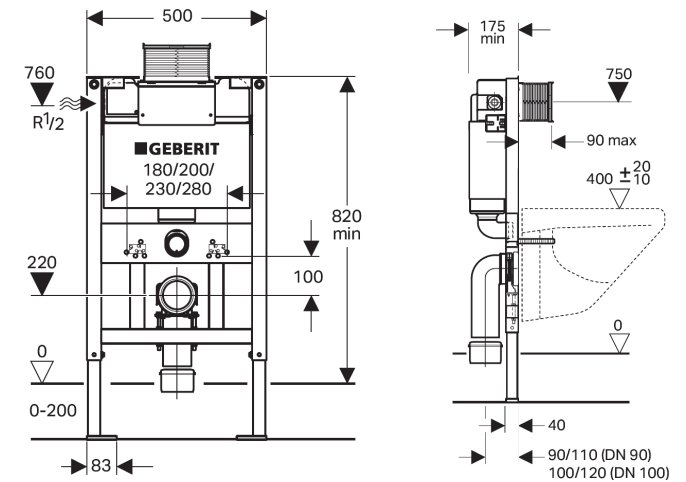

While we aim to ensure specifications are correct at the time of publication, Fienza reserves the right to make modifications without prior notice. Physical colour may vary from image shown. All measurements are shown in millimetres. For ceramic products, please allow +/- 10 mm tolerance for manufacturing variance. Always use physical product measurements for mark-ups and roughing-in as the technical drawing may differ from actual product received.

Geberit Duofix Kappa UNDER COUNTER CISTERN & FRAME FOR WALL-HUNG PANS

Features

- Concealed cistern with top or front actuation
- Suits wall-hung pans
- Designed for installation in part or room-height pre-wall installations
- Fully insulated against condensation
- Water supply connection on the left
- Welded flush bend
- Operating pressure 10-1000 kpa
- Fits 175 mm counter depth
- Designed in Switzerland, made in Germany
- Includes Sigma adaptor for Kappa Under-Counter cisterns, only for use with Sigma flush plate, must be installed at rough in
- **WELS 4 Star rated, 4.5L/3L (3.4L average flush)**

GEBERIT

111-263-00-1-KIT

While we aim to ensure specifications are correct at the time of publication, Fienza reserves the right to make modifications without prior notice. Physical colour may vary from image shown. All measurements are shown in millimetres. Always use physical product measurements for mark-ups and roughing-in as the technical drawing may differ from actual product received.