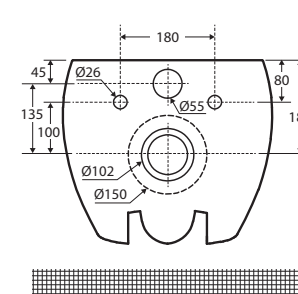

RAK Cloud WALL-HUNG TOILET

Features

- Rimless hygienic flush
- Matte white finish
- Concealed trap for easy cleaning
- UF quick release, soft close seat
- Available as P-Trap only
- Hidden fixations – no lateral holes
- Made in UAE
- **WELS 4 Star rated, 4.5L/3.1L (3.4L average flush)**

Please note: Cistern and flush buttons required (sold separately)

RAK
CERAMICS

Available in

P-Trap
Pan & Seat
750050MW

Cleaning & Care

- The toilet seat may be removed for cleaning - depress the quick release buttons and lift up.
- Clean only with a soft cloth or sponge using warm water and mild soap or detergent. Do not use any abrasive cleaning materials.
- Do not use any solvents or corrosive liquids.
- Note that use of clip-on deodorisers will affect flushing performance on rimless suites.

While we aim to ensure specifications are correct at the time of publication, Fienza reserves the right to make modifications without prior notice. Physical colour may vary from image shown. All measurements are shown in millimetres. For ceramic products, please allow +/- 10 mm tolerance for manufacturing variance. Always use physical product measurements for mark-ups and roughing-in as the technical drawing may differ from actual product received.