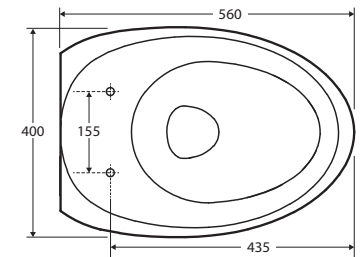

RAK Cloud WALL-HUNG TOILET

Features

- Rimless hygienic flush
- Matte white finish
- Concealed trap for easy cleaning
- UF quick release, soft close seat
- Available as P-Trap only
- Hidden fixations – no lateral holes
- Made in UAE
- **WELS 4 Star rated, 4.5L/3.1L (3.4L average flush)**

Please note: Cistern and flush buttons required (sold separately)

RAK
CERAMICS

Available in

P-Trap
Pan & Seat
750050MW

Cleaning & Care

- The toilet seat may be removed for cleaning - depress the quick release buttons and lift up.
- Clean only with a soft cloth or sponge using warm water and mild soap or detergent. Do not use any abrasive cleaning materials.
- Do not use any solvents or corrosive liquids.
- Note that use of clip-on deodorisers will affect flushing performance on rimless suites.

While we aim to ensure specifications are correct at the time of publication, Fienza reserves the right to make modifications without prior notice. Physical colour may vary from image shown. All measurements are shown in millimetres. For ceramic products, please allow +/- 10 mm tolerance for manufacturing variance. Always use physical product measurements for mark-ups and roughing-in as the technical drawing may differ from actual product received.