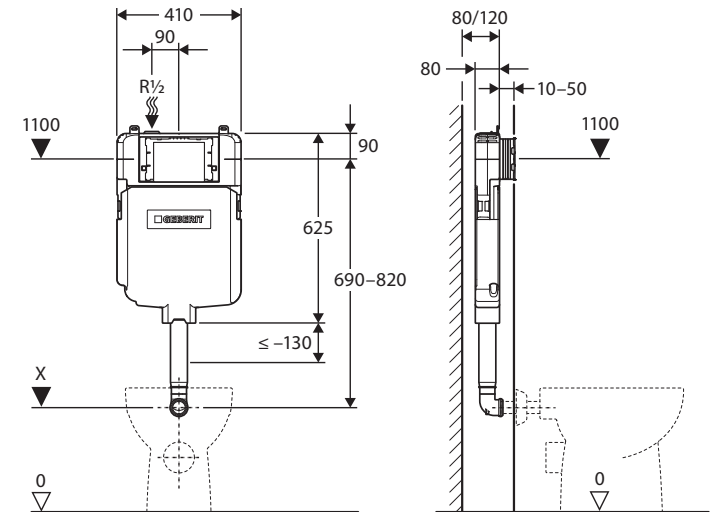

109-795-00-1

Compatible flush buttons: Standard Flush Buttons (stocked range)

- SIG20-C
- SIG20-S
- SIG20-BSS
- SIG20-MW
- SIG20-MB
- SIG20-WH
- SIG20-BL
- SIG30-C
- SIG30-WH
- SIG30-MB
- SIG30-BL

SIGMA 21 - Premium Glass Buttons (via Special Order only)

- SIG21-W
- SIG21-B

SIGMA 50 - Premium Glass Buttons (via Special Order only)

- SIG50-W
- SIG50-B

While we aim to ensure specifications are correct at the time of publication, Fienza reserves the right to make modifications without prior notice. Physical colour may vary from image shown. All measurements are shown in millimetres. Always use physical product measurements for mark-ups and roughing-in as the technical drawing may differ from actual product received.