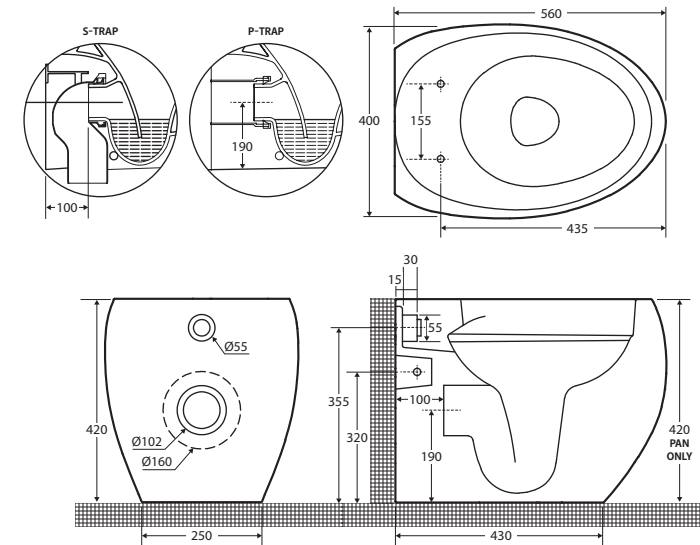

Available in

P-Trap
Pan & Seat
890050MW

S-Trap
Pan & Seat
890050MWA

Cleaning & Care

- The toilet seat may be removed for cleaning - depress the quick release buttons and lift up.
- Clean only with a soft cloth or sponge using warm water and mild soap or detergent. Do not use any abrasive cleaning materials.
- Do not use any solvents or corrosive liquids.
- Note that use of clip-on deodorisers will affect flushing performance on rimless suites.

While we aim to ensure specifications are correct at the time of publication, Fienza reserves the right to make modifications without prior notice. Physical colour may vary from image shown. All measurements are shown in millimetres. For ceramic products, please allow +/- 10 mm tolerance for manufacturing variance. Always use physical product measurements for mark-ups and roughing-in as the technical drawing may differ from actual product received.