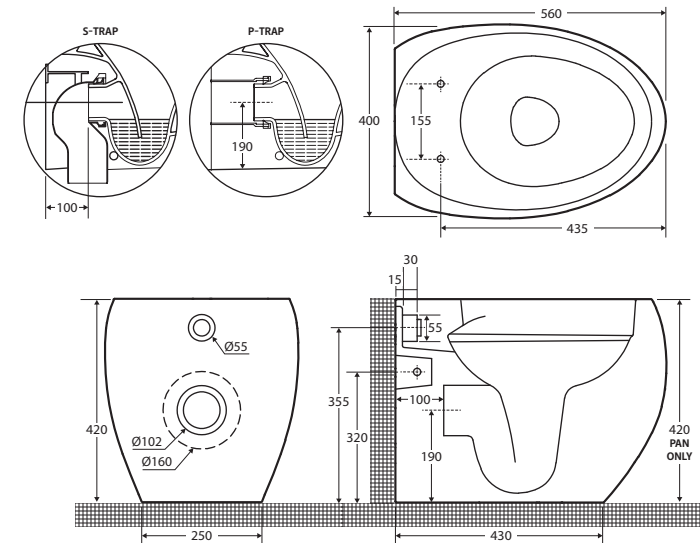

Available in

P-Trap
Pan & Seat
890050MW

S-Trap
Pan & Seat
890050MWA

Cleaning & Care

- The toilet seat may be removed for cleaning - depress the quick release buttons and lift up.
- Clean only with a soft cloth or sponge using warm water and mild soap or detergent. Do not use any abrasive cleaning materials.
- Do not use any solvents or corrosive liquids.
- Note that use of clip-on deodorisers will affect flushing performance on rimless suites.

While we aim to ensure specifications are correct at the time of publication, Fienza reserves the right to make modifications without prior notice. Physical colour may vary from image shown. All measurements are shown in millimetres. For ceramic products, please allow +/- 10 mm tolerance for manufacturing variance. Always use physical product measurements for mark-ups and roughing-in as the technical drawing may differ from actual product received.