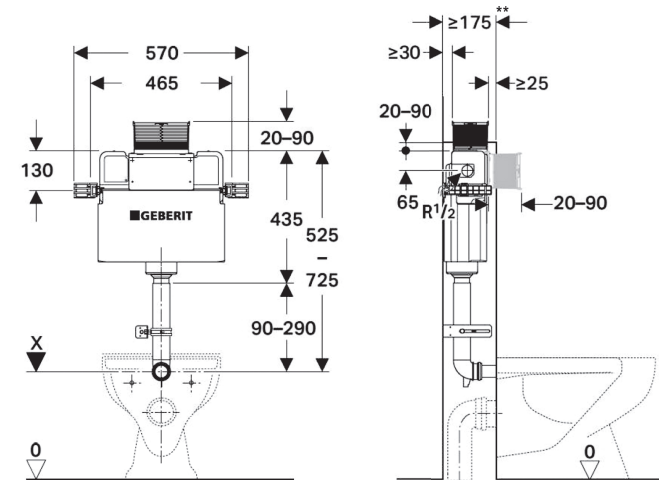

Geberit Kappa UNDER COUNTER CISTERN

FOR FLOOR-MOUNTED/
WALL-FACED PANS

Features

- Concealed cistern with top or front actuation
- Suits floor mounted / wall-faced pans
- Designed for installation in part or room-height pre-wall installations
- Fully insulated against condensation
- Water supply connection on the left
- Welded flush bend
- Operating pressure 10-1000 kpa
- Designed in Switzerland, made in Germany
- Includes Sigma adaptor for Kappa Under-Counter cisterns, only for use with Sigma flush plate, must be installed at rough in
- **WELS 4 Star rated, 4.5L/3L (3.4L average flush)**

224-368-00-1-KIT

Compatible flush buttons: Standard Flush Buttons (stocked range)

- SIG20-C
- SIG20-S
- SIG20-BSS
- SIG20-MW
- SIG20-MB
- SIG20-WH
- SIG20-BL
- SIG30-C
- SIG30-WH
- SIG30-MB
- SIG30-BL

SIGMA 21 – Premium Glass Buttons (via Special Order only)

- SIG21-W
- SIG21-B

SIGMA 50 – Premium Glass Buttons (via Special Order only)

- SIG50-W
- SIG50-B

While we aim to ensure specifications are correct at the time of publication, Fienza reserves the right to make modifications without prior notice. Physical colour may vary from image shown. All measurements are shown in millimetres. Always use physical product measurements for mark-ups and roughing-in as the technical drawing may differ from actual product received.