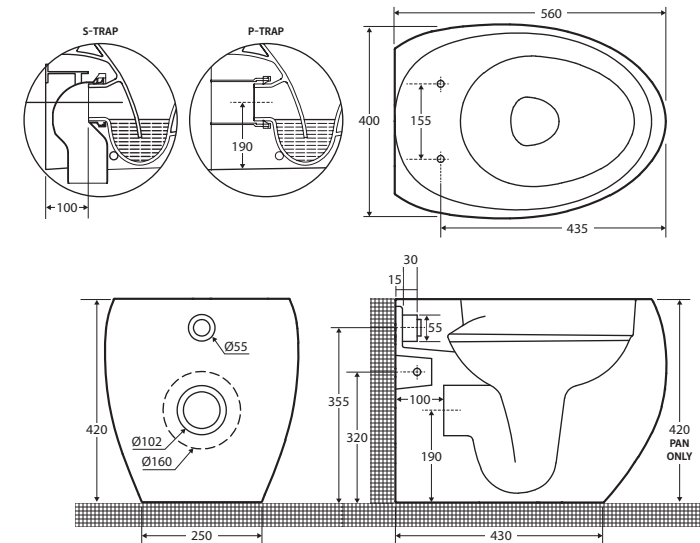

RAK Cloud WALL-FACED TOILET

Features

- Rimless hygienic flush
- Matte white finish
- Concealed trap for easy cleaning
- UF quick release, soft close seat
- Available as P-Trap or S-Trap
- Hidden fixations – no lateral holes
- Made in UAE
- **WELS 4 Star rated, 4.4L/3L (3.3L average flush)**

Please note: Cistern and flush buttons required (sold separately)

RAK
CERAMICS

Available in

P-Trap
Pan & Seat
890050MW

S-Trap
Pan & Seat
890050MWA

Cleaning & Care

- The toilet seat may be removed for cleaning - depress the quick release buttons and lift up.
- Clean only with a soft cloth or sponge using warm water and mild soap or detergent. Do not use any abrasive cleaning materials.
- Do not use any solvents or corrosive liquids.
- Note that use of clip-on deodorisers will affect flushing performance on rimless suites.

While we aim to ensure specifications are correct at the time of publication, Fienza reserves the right to make modifications without prior notice. Physical colour may vary from image shown. All measurements are shown in millimetres. For ceramic products, please allow +/- 10 mm tolerance for manufacturing variance. Always use physical product measurements for mark-ups and roughing-in as the technical drawing may differ from actual product received.