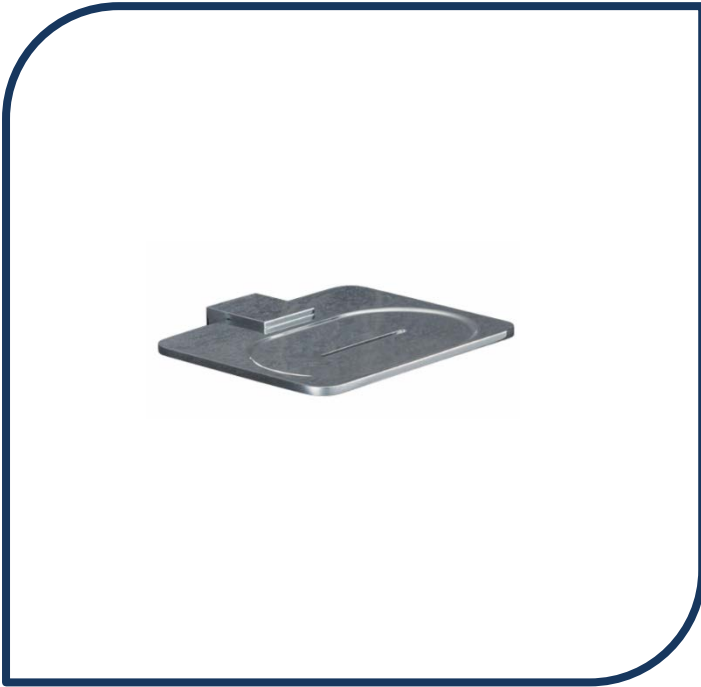

Product Specification Sheet

Quadro Soap Dish – QQ.SDH

The modest look of the Quadro series emanates elegance and beauty to complement its surroundings.

- ✓ Wall mounted soap dish
- ✓ Integrated drain slot
- ✓ Chrome