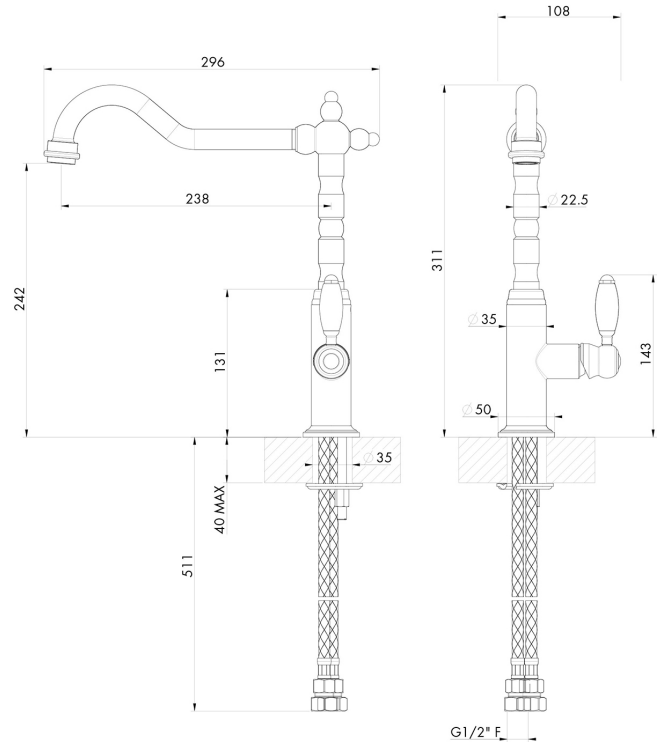

Providence Single Sink Mixer - Chrome

Code: PR404SM-CH

Specifications

- Material: Brass
- Finish: Chrome
- WELS Rating: 5 Star (5.5L/min) (R:T41465)
- Quarter turn ceramic disk valves
- Watermark approved to Australian Standards
- Swivel Spout