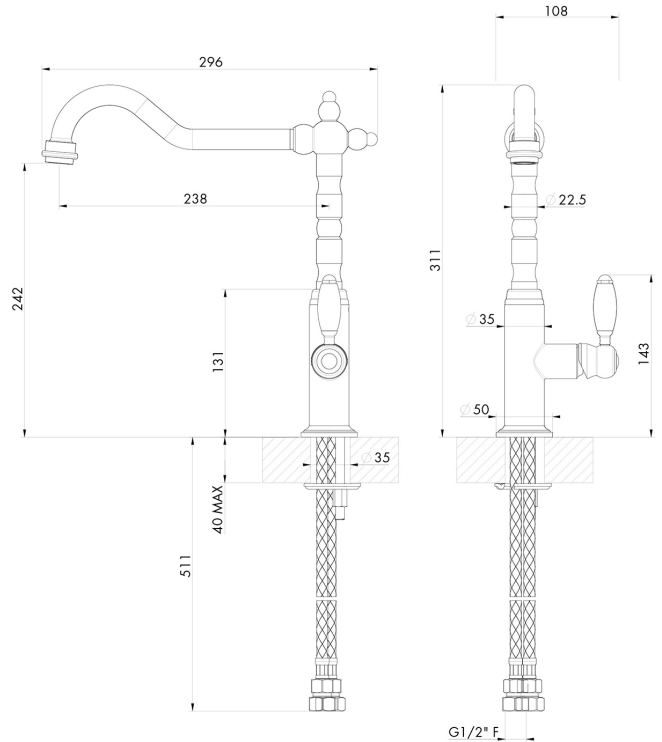

## Providence Single Sink Mixer - Brushed Nickel

**Code:** PR405SM-BN

### Specifications

- Material: Brass
- Finish: Brushed Nickel
- WELS Rating: 5 Star (5.5L/min) (R:T41465)
- Quarter turn ceramic disk valves
- Watermark approved to Australian Standards
- Swivel Spout