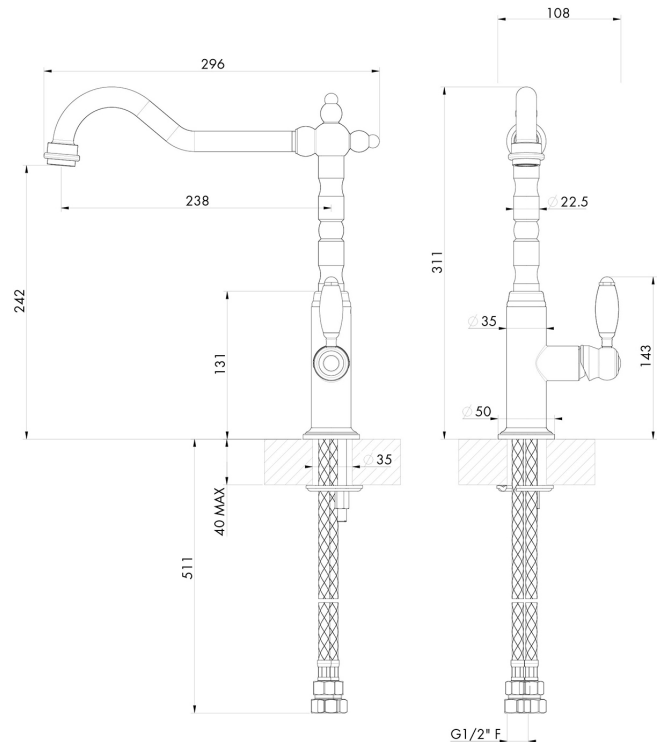

Providence Single Sink Mixer - Brushed Brass

Code: PR406SM-BB

Specifications

- Material: Brass
- Finish: Brushed Brass
- WELS Rating: 5 Star (5.5L/min) (R:T41465)
- Quarter turn ceramic disk valves
- Watermark approved to Australian Standards
- Swivel Spout