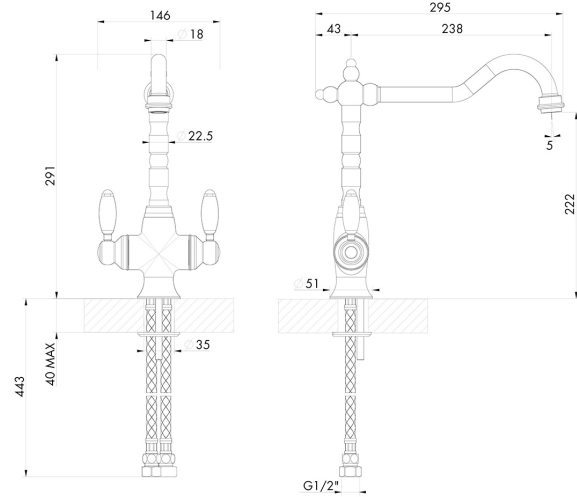

Providence Double Sink Mixer - Chrome

Code: PR401DM-CH

Specifications

- Material: Brass
- Finish: Chrome
- WELS Rating: 5 Star (5.5L/min) (R:T41453)
- Quarter turn ceramic disk valves
- Watermark approved to Australian Standards
- Swivel Spout