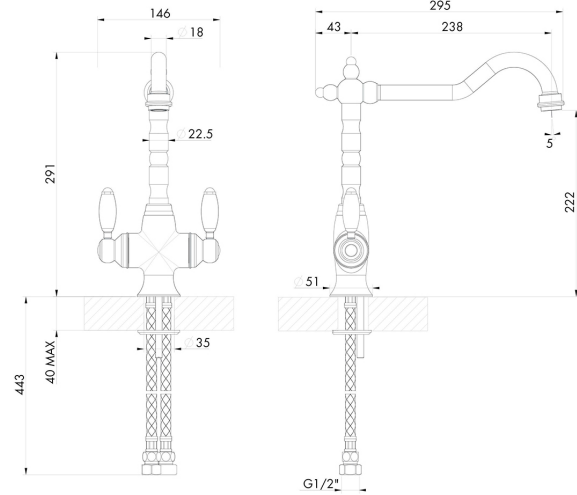

Providence Double Sink Mixer - Brushed Nickel

Code: PR402DM-BN

Specifications

- Material: Brass
- Finish: Brushed Nickel
- WELS Rating: 5 Star (5.5L/min) (R:T41453)
- Quarter turn ceramic disk valves
- Watermark approved to Australian Standards
- Swivel Spout