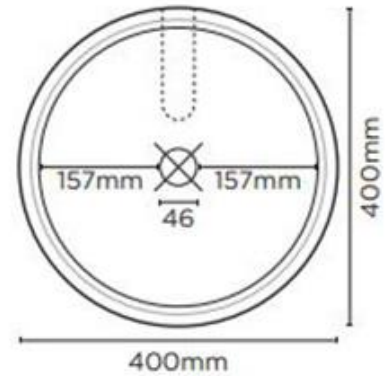

Product Specification Sheet

Prism Circle Surface Mounted Basin Mint - PC1-I-0-MI

A Nood favourite, the alluring Prism Basin features an elegant chamfered edge and breathtaking high strength concrete finish.

- ✓ Made from UHP concrete
- ✓ 8.9L Bowl capacity
- ✓ No taphole
- ✓ No overflow
- ✓ Requires 32mm or 40mm standard plug and waste (not included)
- ✓ Each basin sold supports Carbon Positive Australia's tree planting program and reduces our carbon footprint
- ✓ Mint finish

nood co.

AVAILABLE COLOURS

PLAN VIEW

SECTION VIEW