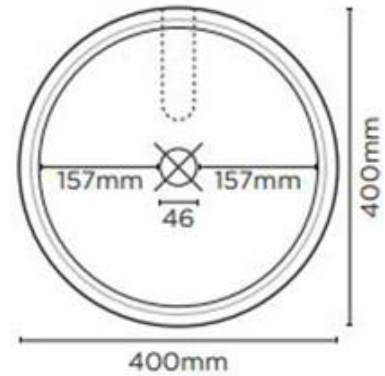

Product Specification Sheet

Prism Circle Surface Mounted Basin Ivory - PCI-1-0-IV

A Nood favourite, the alluring Prism Basin features an elegant chamfered edge and breathtaking high strength concrete finish.

- ✓ Made from UHP concrete
- ✓ 8.9L Bowl capacity
- ✓ No taphole
- ✓ No overflow
- ✓ Requires 32mm or 40mm standard plug and waste (not included)
- ✓ Each basin sold supports Carbon Positive Australia's tree planting program and reduces our carbon footprint
- ✓ Ivory finish

nood co.

AVAILABLE COLOURS

PLAN VIEW

SECTION VIEW