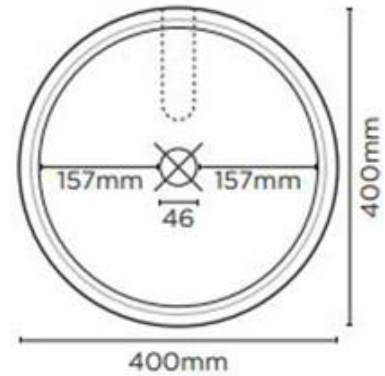

Product Specification Sheet

Prism Circle Surface Mounted Basin Copan Blue - PC1-1-0-CO

A Nood favourite, the alluring Prism Basin features an elegant chamfered edge and breathtaking high strength concrete finish.

- ✓ Made from UHP concrete
- ✓ 8.9L Bowl capacity
- ✓ No taphole
- ✓ No overflow
- ✓ Requires 32mm or 40mm standard plug and waste (not included)
- ✓ Each basin sold supports Carbon Positive Australia's tree planting program and reduces our carbon footprint
- ✓ Copan Blue finish

nood co.

AVAILABLE COLOURS

PLAN VIEW

SECTION VIEW