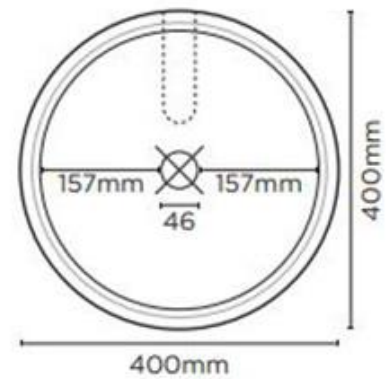

Product Specification Sheet

Prism Circle Surface Mounted Basin Charcoal - PC1-1-0-CH

A Nood favourite, the alluring Prism Basin features an elegant chamfered edge and breathtaking high strength concrete finish.

- ✓ Made from UHP concrete
- ✓ 8.9L Bowl capacity
- ✓ No taphole
- ✓ No overflow
- ✓ Requires 32mm or 40mm standard plug and waste (not included)
- ✓ Each basin sold supports Carbon Positive Australia's tree planting program and reduces our carbon footprint
- ✓ Charcoal finish

nood co.

AVAILABLE COLOURS

PLAN VIEW

SECTION VIEW