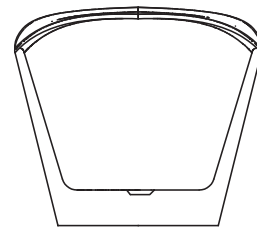

PISA FREESTANDING BATH

Generous dimensions, smooth curves and fine edges make the Pisa the ultimate bathroom centrepiece to relax the mind, body and soul.

SIZE (l)x(w)x(h)

- *PPPI1700W* ~ 1700 x 800 x 720 (mm)
- *PPPI1800W* ~ 1800 x 800 x 720 (mm)

CAPACITY* & NET WEIGHT

- 1700mm ~ 157 litres   46.0 kg
- 1800mm ~ 162 litres   50.0 kg

KEY FEATURES

- Freestanding Bath
- Made to AS/NZ Standards
- Extended reclining back support
- High gloss white
- End waste position
- Plug and waste not included
- Supplied by Decina exclusively to Plumbing Plus

MATERIAL

- Sanitary Grade Acrylic

WARRANTY:

- Ten year warranty -
  Conditions apply please see website for details