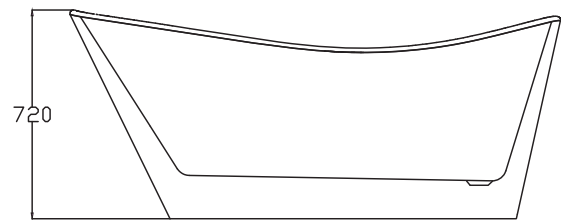

### PISA FREESTANDING BATH

Generous dimensions, smooth curves and fine edges make the Pisa the ultimate bathroom centrepiece to relax the mind, body and soul.

#### SIZE (l)x(w)x(h)

- *PPPI1700W* ~ 1700 x 800 x 720 (mm)
- *PPPI1800W* ~ 1800 x 800 x 720 (mm)

#### CAPACITY\* & NET WEIGHT

- 1700mm ~ 157 litres      46.0 kg
- 1800mm ~ 162 litres      50.0 kg