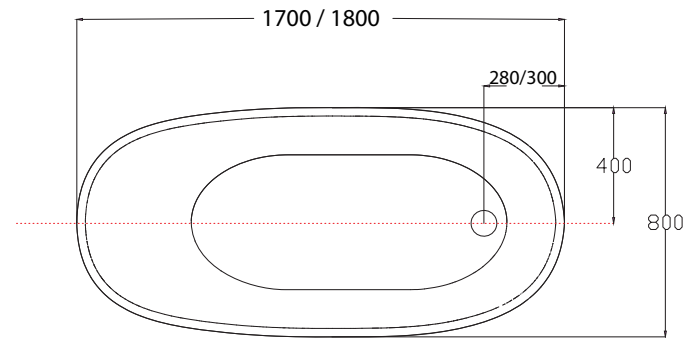

PISA FREESTANDING BATH

Generous dimensions, smooth curves and fine edges make the Pisa the ultimate bathroom centrepiece to relax the mind, body and soul.

SIZE (l)x(w)x(h)

- *PPPI1700W* ~ 1700 x 800 x 720 (mm)
- *PPPI1800W* ~ 1800 x 800 x 720 (mm)

CAPACITY* & NET WEIGHT

- 1700mm ~ 157 litres   46.0 kg
- 1800mm ~ 162 litres   50.0 kg

KEY FEATURES

- Freestanding Bath
- Made to AS/NZ Standards
- Extended reclining back support
- High gloss white
- End waste position
- Plug and waste not included
- Supplied by Decina exclusively to Plumbing Plus

MATERIAL

- Sanitary Grade Acrylic

WARRANTY:

- Ten year warranty -
  Conditions apply please see website for details