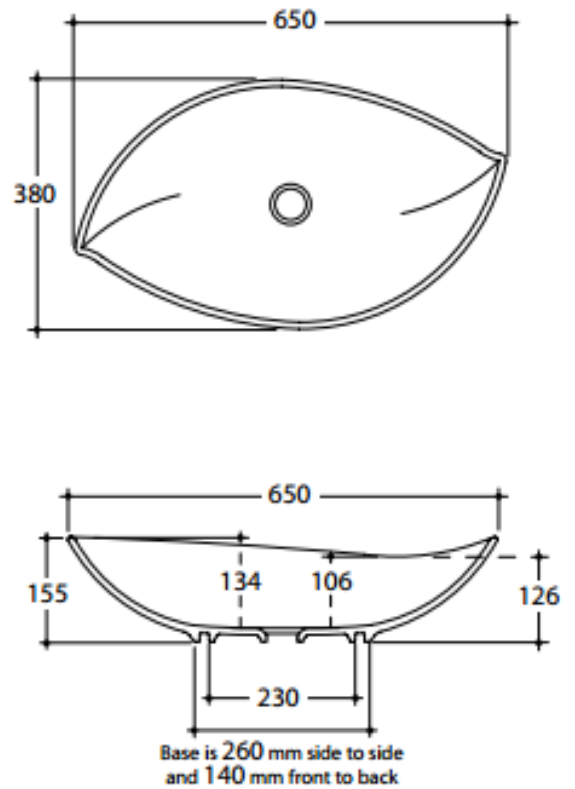

Piroga Bench Basin - LVO140

Piroga epitomises the basin as an object of surprising intrigue.

- ✓ Organic shape bench/vessel basin
- ✓ 650w x 380d x 126/155h
- ✓ 32mm non-overflow plug & waste not included
- ✓ No taphole
- ✓ White

STUDIO BAGNO

PIROGA