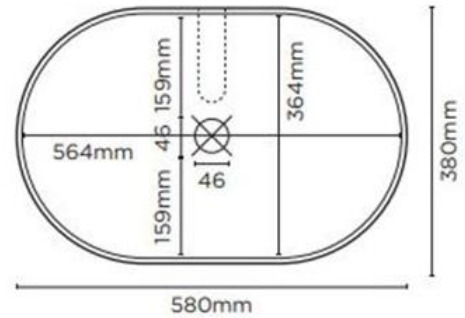

- ✓ Made from UHP concrete
- ✓ 12.7L Bowl capacity
- ✓ No taphole
- ✓ No overflow
- ✓ Requires 32mm or 40mm standard plug and waste (not included)
- ✓ Each basin sold supports Carbon Positive Australia's tree planting program and reduces our carbon footprint
- ✓ Powder Blue finish

#### PLAN VIEW