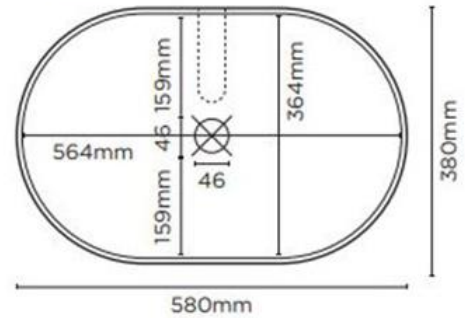

Product Specification Sheet

Pill Surface Mounted Basin Musk - PL1-1-0-MU

The Pill Basin is the perfect designer finish for the modern bathroom. With sleek rounded edges and ultra-fine concrete walls, this contemporary concrete sink is the showpiece to elevate your space.

- ✓ Made from UHP concrete
- ✓ 12.7L Bowl capacity
- ✓ No taphole
- ✓ No overflow
- ✓ Requires 32mm or 40mm standard plug and waste (not included)
- ✓ Each basin sold supports Carbon Positive Australia's tree planting program and reduces our carbon footprint
- ✓ Musk finish

nood co.

AVAILABLE COLOURS

PLAN VIEW

SECTION VIEW