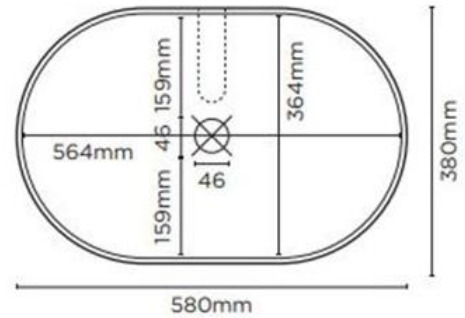

Product Specification Sheet

Pill Surface Mounted Basin Mint - PL1-1-0-MI

The Pill Basin is the perfect designer finish for the modern bathroom. With sleek rounded edges and ultra-fine concrete walls, this contemporary concrete sink is the showpiece to elevate your space.

- ✓ Made from UHP concrete
- ✓ 12.7L Bowl capacity
- ✓ No taphole
- ✓ No overflow
- ✓ Requires 32mm or 40mm standard plug and waste (not included)
- ✓ Each basin sold supports Carbon Positive Australia's tree planting program and reduces our carbon footprint
- ✓ Mint finish

nood co.

AVAILABLE COLOURS

PLAN VIEW

SECTION VIEW