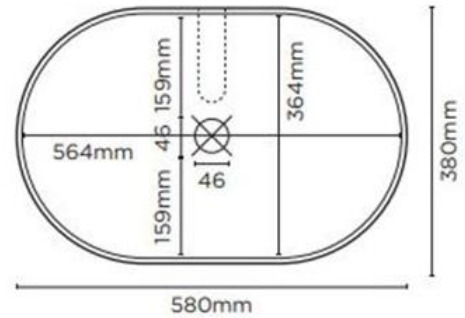

### Pill Surface Mounted Basin Mid Tone Grey - PL1-1-0-MG

The Pill Basin is the perfect designer finish for the modern bathroom. With sleek rounded edges and ultra-fine concrete walls, this contemporary concrete sink is the showpiece to elevate your space.

- ✓ Made from UHP concrete
- ✓ 12.7L Bowl capacity
- ✓ No taphole
- ✓ No overflow
- ✓ Requires 32mm or 40mm standard plug and waste (not included)
- ✓ Each basin sold supports Carbon Positive Australia's tree planting program and reduces our carbon footprint
- ✓ Mid Tone Grey finish

#### PLAN VIEW