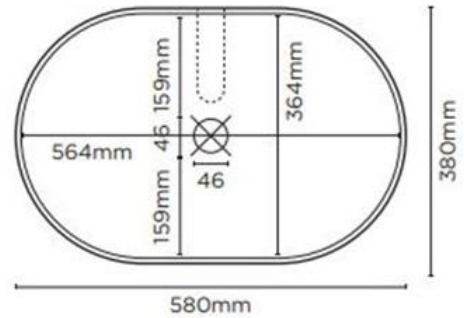

- ✓ Made from UHP concrete
- ✓ 12.7L Bowl capacity
- ✓ No taphole
- ✓ No overflow
- ✓ Requires 32mm or 40mm standard plug and waste (not included)
- ✓ Each basin sold supports Carbon Positive Australia's tree planting program and reduces our carbon footprint
- ✓ Custard finish

#### PLAN VIEW