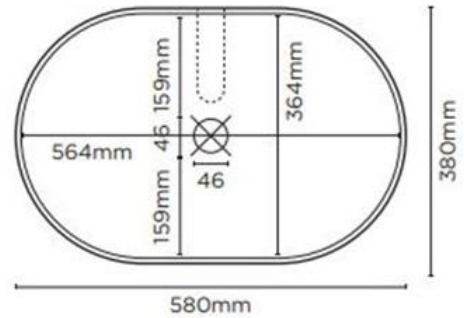

Product Specification Sheet

Pill Surface Mounted Basin Charcoal - PL1-1-0-CH

The Pill Basin is the perfect designer finish for the modern bathroom. With sleek rounded edges and ultra-fine concrete walls, this contemporary concrete sink is the showpiece to elevate your space.

- ✓ Made from UHP concrete
- ✓ 12.7L Bowl capacity
- ✓ No taphole
- ✓ No overflow
- ✓ Requires 32mm or 40mm standard plug and waste (not included)
- ✓ Each basin sold supports Carbon Positive Australia's tree planting program and reduces our carbon footprint
- ✓ Charcoal finish

AVAILABLE COLOURS

nood co.

PLAN VIEW

SECTION VIEW