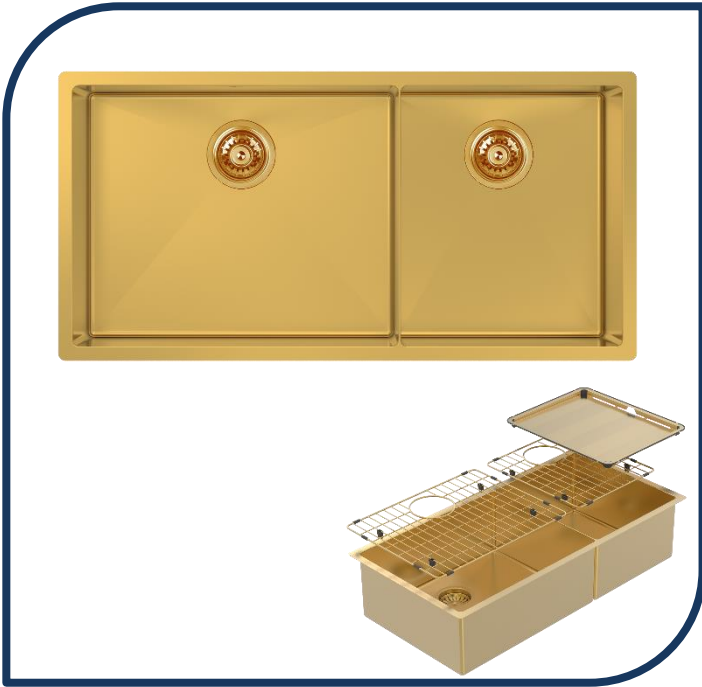

Product Specification Sheet

Piazza 1.75 Bowl Sink Gold – CR500DG

With its commercial style and deep bowled design, the Piazza range can either be under mount or inset, offering a geometric look that can't be replicated. Hand crafted and fabricated from commercial quality 1mm thick stainless steel.

- ✓ Hand crafted and fabricated from commercial quality 1mm thick stainless steel
- ✓ Large bowl holds 40L
- ✓ Small bowl holds 27L
- ✓ No drainer
- ✓ Includes drain tray and designer waste
- ✓ Gold finish (also available in stainless steel, black pearl and copper)