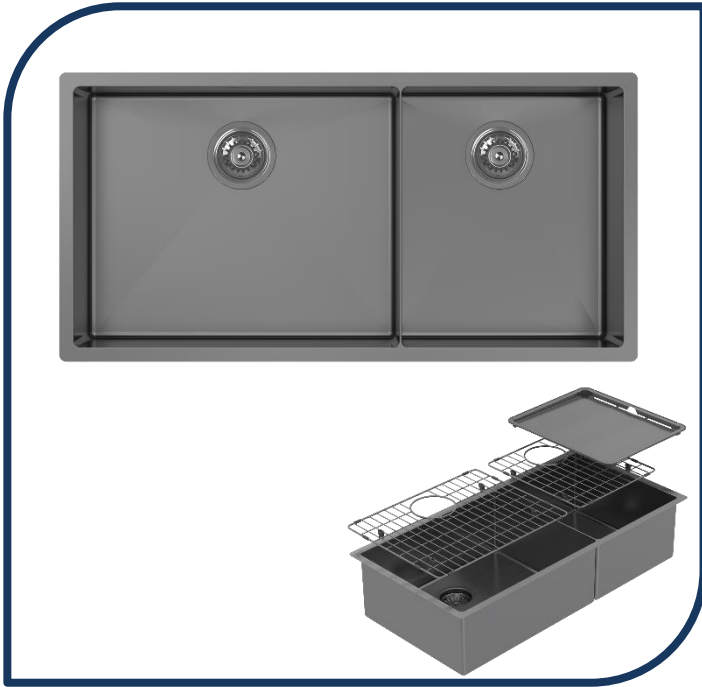

Product Specification Sheet

Piazza 1.75 Bowl Sink Black Pearl – CR500DB

With its commercial style and deep bowled design, the Piazza range can either be under mount or inset, offering a geometric look that can't be replicated. Hand crafted and fabricated from commercial quality 1mm thick stainless steel.

- ✓ Hand crafted and fabricated from commercial quality 1mm thick stainless steel
- ✓ Large bowl holds 40L
- ✓ Small bowl holds 27L
- ✓ No drainer
- ✓ Includes drain tray and designer waste
- ✓ Black Pearl finish (also available in stainless steel, copper and gold)