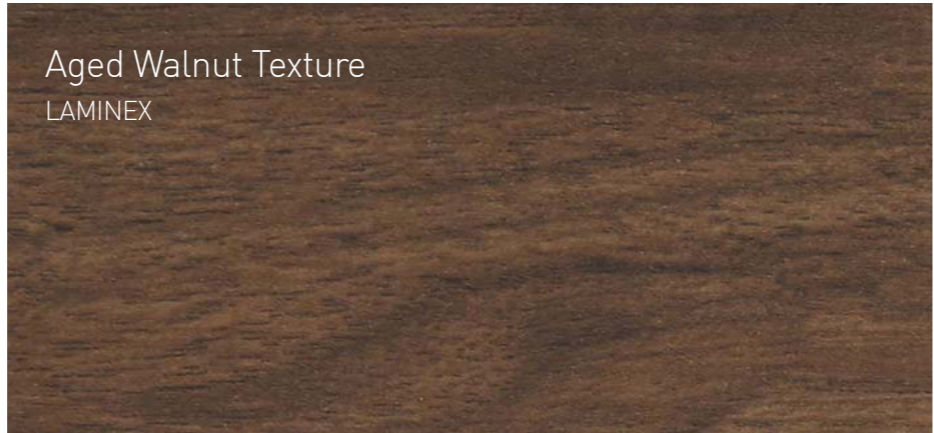

Note for woodgrain cabinets: Due to manufacturing process grain patterns do not line up across panels. Horizontal grain is standard on vanity units. Grain direction may vary for tallboys and shavers.