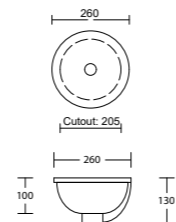

Mini Rectangle Undermount

With overflow to back

- WG MRE-BS-425-WG-S

Mini Round Undermount

With overflow to back

- WG MRO-BS-255-WG-S

Oval Undermount

With overflow to front