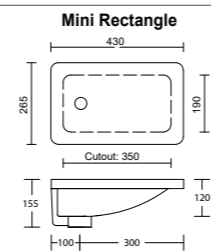

Mini Rectangle Undermount

With overflow to back

- WG MRE-BS-425-WG-S