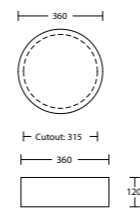

CERAMIC UNDERMOUNT BASINS

Allure Undermount

No overflow. Only available with SilkSurface slab top. Offset or wall mounted tapware required.

- WG ALLU-BS-360-WG-S
- WM ALLU-BS-360-WM-U