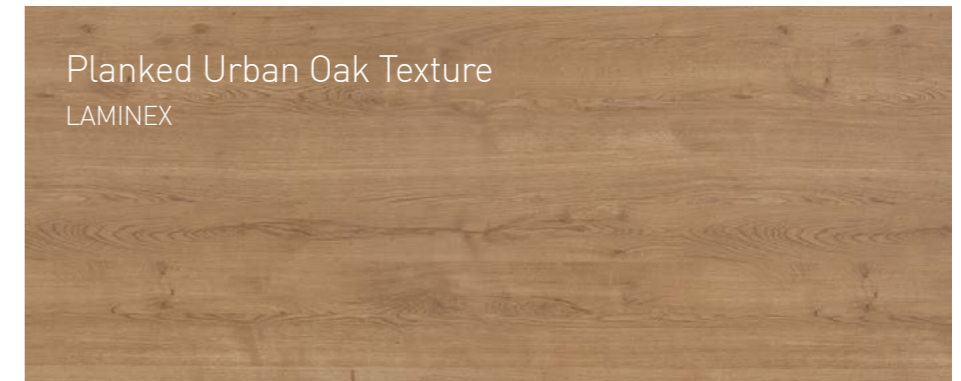

STANDARD WOODGRAIN CABINET COLOUR COLLECTION

Choose any of these colours - at no extra cost! The Melamine woodgrain finishes are ultra durable and add warmth and colour to your bathroom. Some woodgrains have a matt finish while others have a realistic texture. Please make sure you check out actual colour samples before placing your order. Obviously it is impossible to get a perfect reproduction of the real colours in a printed brochure. Colours may be substituted for alternative matching brands.

Woodgrain finishes are not available on shaker routed vanities.

Note for woodgrain cabinets: Due to manufacturing process grain patterns do not line up across panels. Horizontal grain is standard on vanity units. Grain direction may vary for tallboys and shavers.