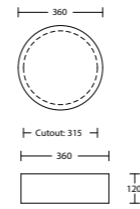

Coloured Allure Undermount

No overflow. Only available with SilkSurface slab top. Offset or wall mounted tapware required.

- BM ALLU-BS-360-BM-U
- LGM ALLU-BS-360-LGM-U
- GM ALLU-BS-360-GM-U
- PM ALLU-BS-360-PM-U