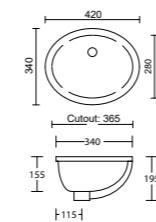

Oval Undermount

With overflow to front

- WG OVL-BS-420-WG-S