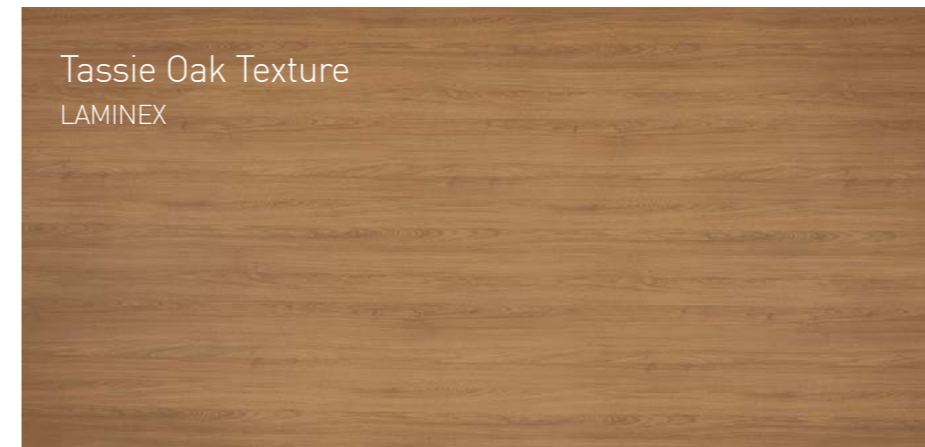

STANDARD WOODGRAIN CABINET COLOUR COLLECTION

Choose any of these colours - at no extra cost! The Melamine woodgrain finishes are ultra durable and add warmth and colour to your bathroom. Some woodgrains have a matt finish while others have a realistic texture. Please make sure you check out actual colour samples before placing your order. Obviously it is impossible to get a perfect reproduction of the real colours in a printed brochure. Colours may be substituted for alternative matching brands.

Woodgrain finishes are not available on shaker routed vanities.

Note for woodgrain cabinets: Due to manufacturing process grain patterns do not line up across panels. Horizontal grain is standard on vanity units. Grain direction may vary for tallboys and shavers.