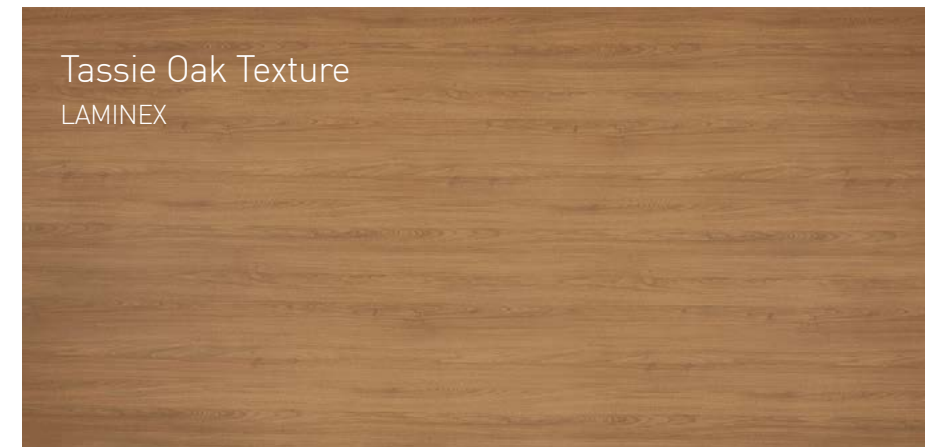

STANDARD WOODGRAIN CABINET COLOUR COLLECTION

Choose any of these colours - at no extra cost! The Melamine woodgrain finishes are ultra durable and add warmth and colour to your bathroom. Some woodgrains have a matt finish while others have a realistic texture. Please make sure you check out actual colour samples before placing your order. Obviously it is impossible to get a perfect reproduction of the real colours in a printed brochure. Colours may be substituted for alternative matching brands.

Woodgrain finishes are not available on shaker routed vanities.

Note for woodgrain cabinets: Due to manufacturing process grain patterns do not line up across panels. Horizontal grain is standard on vanity units. Grain direction may vary for tallboys and shavers.