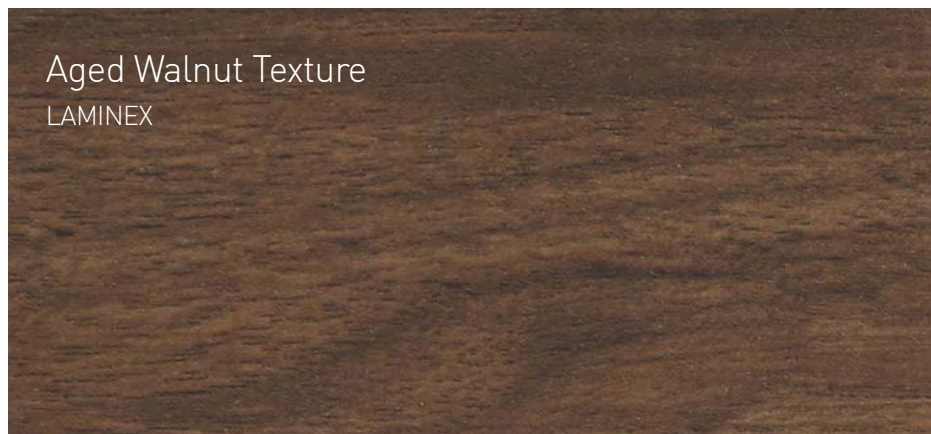

Note for woodgrain cabinets: Due to manufacturing process grain patterns do not line up across panels. Horizontal grain is standard on vanity units. Grain direction may vary for tallboys and shavers.