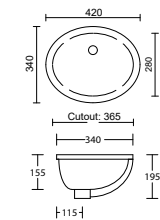

Oval Undermount

With overflow to front

- WG OVL-BS-420-WG-S