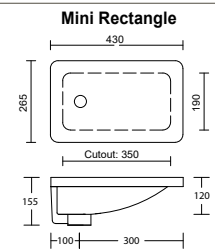

Mini Rectangle Undermount

With overflow to back

- WG MRE-BS-425-WG-S