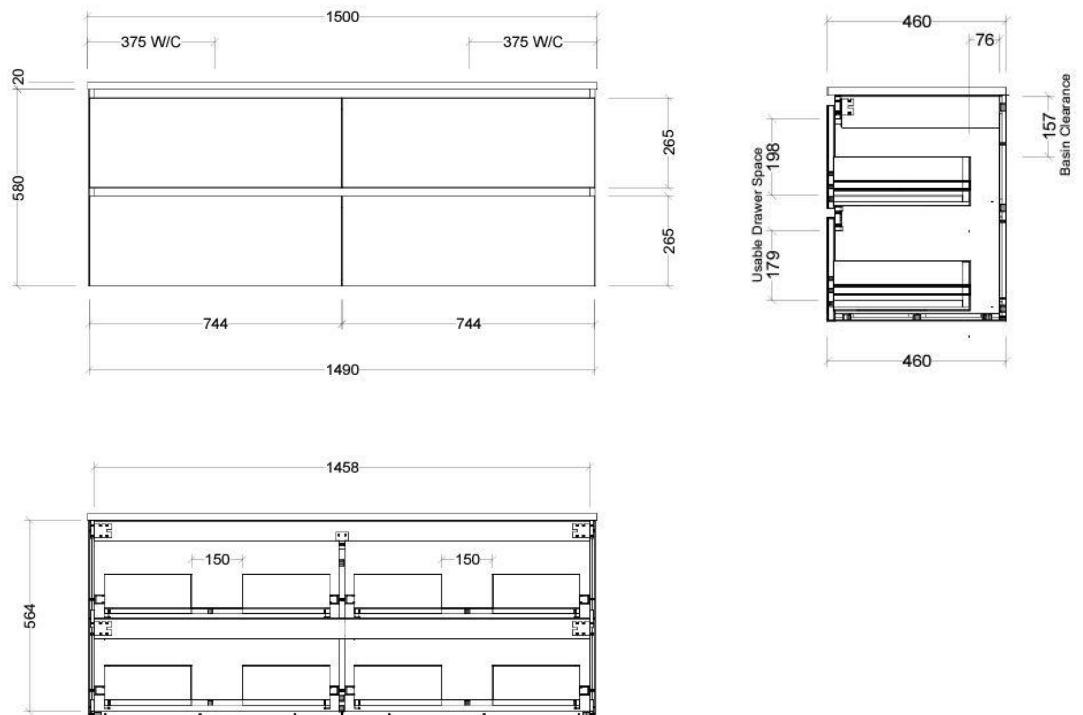

- ✓ Double Bowl
- ✓ Silk Surface top vanity
- ✓ 20mm Silk Surface slab top
- ✓ 1500mm length (also available in 600, 750, 1050, 900, 1200, 1800 lengths)
- ✓ Wall hung
- ✓ Soft close European drawers
- ✓ Includes Gloss White above or undercounter basin (see below pages for styles)
- ✓ Range of cabinet finishes available (see below pages for finishes)