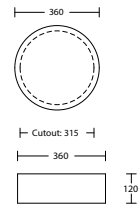

Coloured Allure Undermount

No overflow. Only available with SilkSurface slab top. Offset or wall mounted tapware required.

- BM ALLU-BS-360-BM-U
- LGM ALLU-BS-360-LGM-U
- GM ALLU-BS-360-GM-U
- PM ALLU-BS-360-PM-U