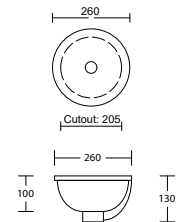

Mini Rectangle Undermount

With overflow to back

- WG MRE-BS-425-WG-S

Mini Round Undermount

With overflow to back

- WG MRO-BS-255-WG-S

Oval Undermount

With overflow to front