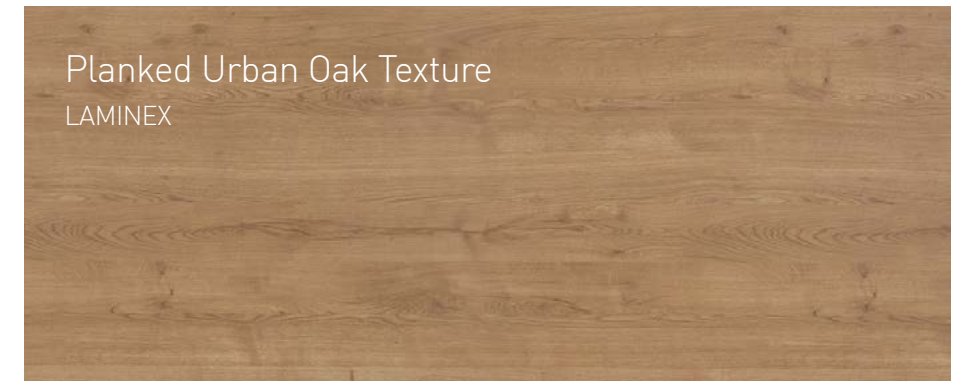

STANDARD WOODGRAIN CABINET COLOUR COLLECTION

Choose any of these colours - at no extra cost! The Melamine woodgrain finishes are ultra durable and add warmth and colour to your bathroom. Some woodgrains have a matt finish while others have a realistic texture. Please make sure you check out actual colour samples before placing your order. Obviously it is impossible to get a perfect reproduction of the real colours in a printed brochure. Colours may be substituted for alternative matching brands.

Woodgrain finishes are not available on shaker routed vanities.

Note for woodgrain cabinets: Due to manufacturing process grain patterns do not line up across panels. Horizontal grain is standard on vanity units. Grain direction may vary for tallboys and shavers.