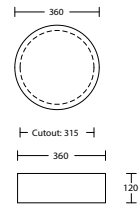

CERAMIC UNDERMOUNT BASINS

Allure Undermount

No overflow. Only available with SilkSurface slab top. Offset or wall mounted tapware required.

- WG ALLU-BS-360-WG-S
- WM ALLU-BS-360-WM-U