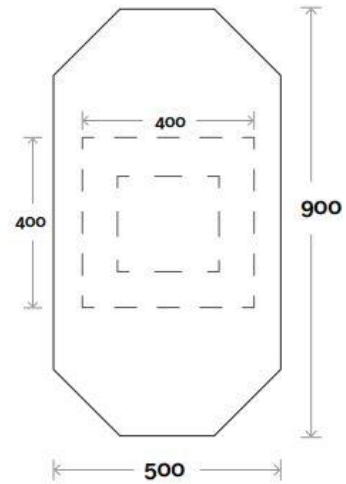

Product Specification Sheet

Otto 500 Mirror - OTTO

A well placed mirror can double the light or make the most of a view. The right shaped mirror can also be a great way to add flair and interest. The otto dresses up walls with a minimalist-meets-modern feel.

- ✓ LED option available
- ✓ 900mm height
- ✓ 500mm width
- ✓ No tint (also available in bronze tint and grey tint)

MARQUIS

Wall mounting bracket