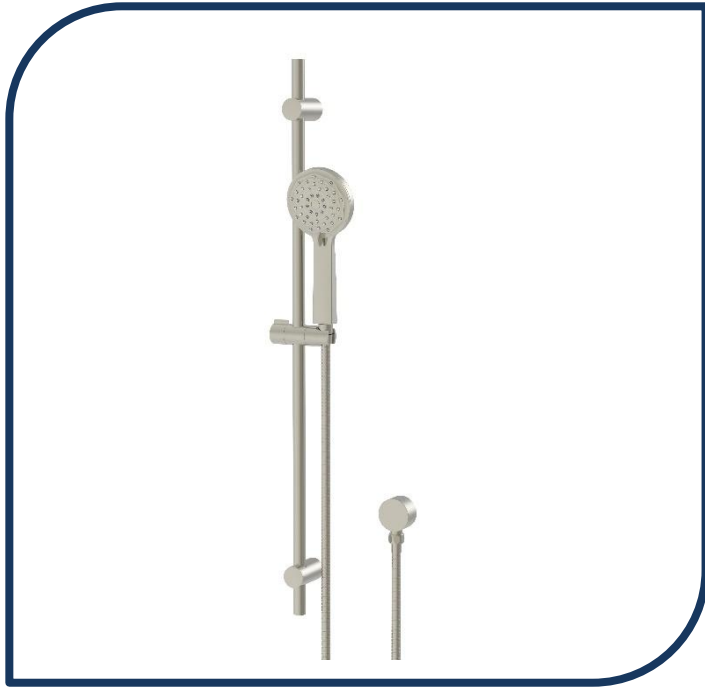

Product Specification Sheet

Optima Rail Shower Brushed Nickel - 1920001

Introducing Greens Optima – an exclusive range of bathroom and kitchen mixers & showers. Inspired by the timeless pin-lever design the Optima products are guaranteed to elevate any room with its refined appearance.

- ✓ Rail shower
- ✓ Height adjustable handset holder with easy to use slider
- ✓ Aesthetically pleasing to fit most designs
- ✓ Timeless pin-lever handle
- ✓ WELS 3* Rating, 9L/min
- ✓ Brushed Nickel finish (also available in chrome and matte black)