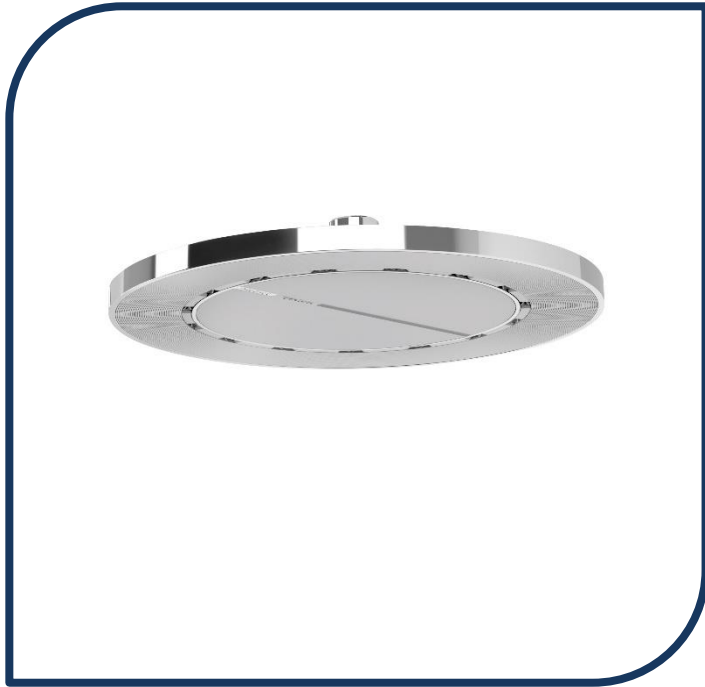

### NX IKO HydroSense Shower Rose Only Chrome - 608-5000-00

Slender and elegant, IKO is stripped back with a clean and light, rounded profile shower design. Just a beautifully harmonious presence to ensure IKO is an assured focal point in any bathroom interior.

- ✓ Features HydroSense spray technology
- ✓ 250mm shower head with high-performance designed diamond shaped nozzles
- ✓ Easy to clean nozzles
- ✓ WELS 3\* Rating, 8.5L/Min
- ✓ Chrome finish (also available in matte black)