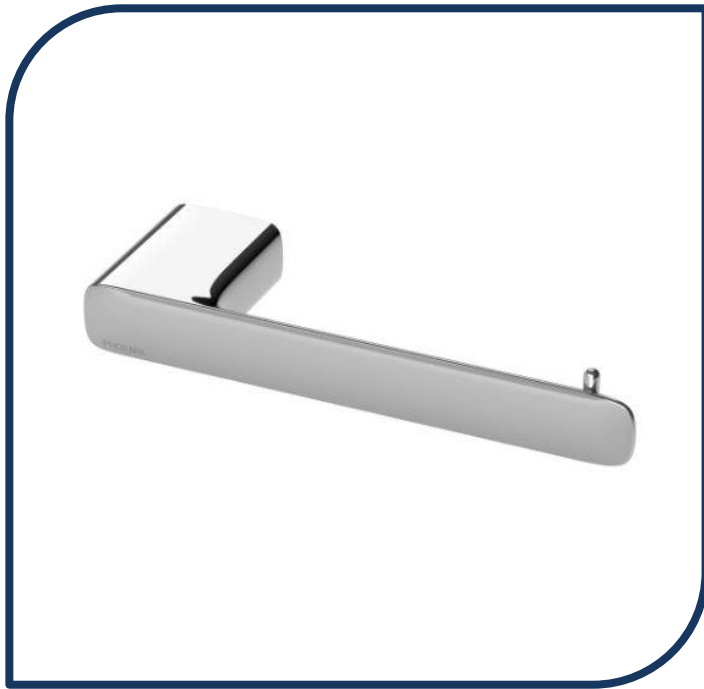

### Nuage Toilet Roll Holder Chrome – 129-8200-00

Phoenix new range Nuage, draws design inspiration from natural and earthen elements, coming together to blur the lines between the fabricated and organic. The collection will add a modern, sculptural edge to your bathroom with softly curved, artisanal pieces.

- ✓ Twin screw mounting plate for a stable installation
- ✓ Chrome finish (also available in brushed carbon, brushed nickel and matte white)