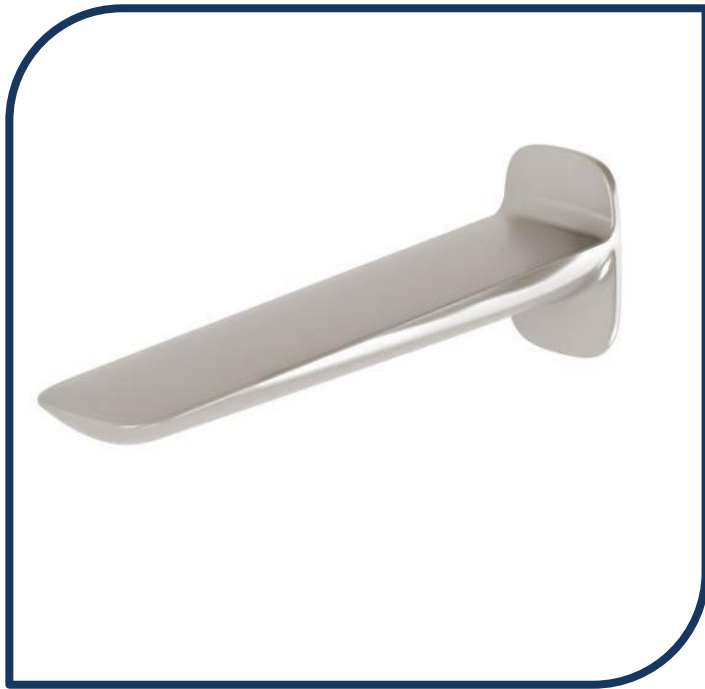

Product Specification Sheet

Nuage 200mm Wall Basin/Bath Outlet Brushed Nickel – 129-7610-40

Phoenix new range Nuage, draws design inspiration from natural and earthen elements, coming together to blur the lines between the fabricated and organic. The collection will add a modern, sculptural edge to your bathroom with softly curved, artisanal pieces.

- ✓ Outlet only
- ✓ Screw on spout
- ✓ Brass construction
- ✓ Recessed aerator
- ✓ Free flow aerator included
- ✓ WELS 5* Rated. 5L/min
- ✓ Brushed Nickel finish (also available in chrome, brushed carbon and matte white)