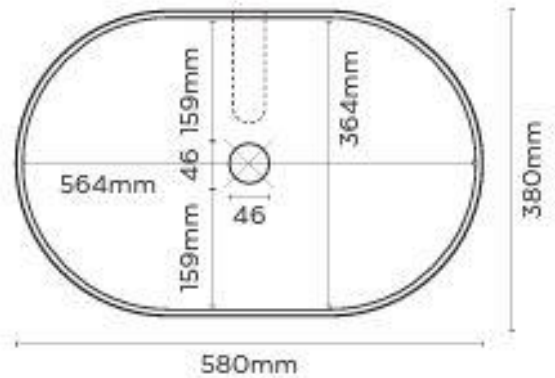

Product Specification Sheet

Pill Surface Mount Basin Lilac – NOO1080

The Pill Basin is the perfect designer finish for the modern bathroom. With sleek rounded edges and ultra-fine concrete walls, this contemporary concrete sink is the showpiece to elevate your space.

- ✓ Made from UHP Concrete
- ✓ 12.7L Bowl capacity
- ✓ No taphole
- ✓ No overflow
- ✓ Basin requires 32mm or 40mm plug and waste (sold separately)
- ✓ Each basin sold supports Carbon Positive Australia's tree planting program and reduces our carbon footprint
- ✓ Lilac finish

nood co.

AVAILABLE COLOURS

PLAN VIEW

SECTION VIEW