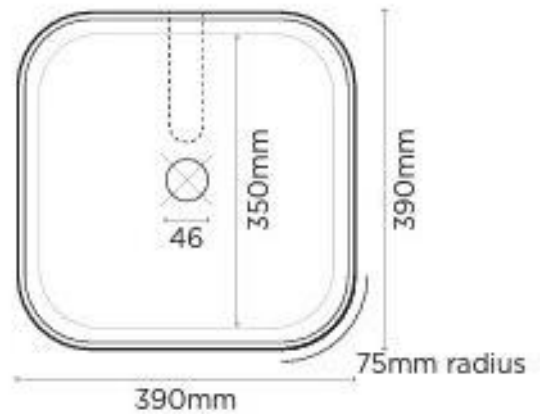

Product Specification Sheet

Cube Surface Mount Basin Lilac – NOO1074

Offsetting symmetry with smooth, rounded corners, the Cube Basin is the perfect addition to any bathroom space. Pair these together in a master ensuite for double the fun

- ✓ Made from UHP Concrete
- ✓ 11.6L Bowl capacity
- ✓ No taphole
- ✓ No overflow
- ✓ Basin requires 32mm or 40mm plug and waste (sold separately)
- ✓ Each basin sold supports Carbon Positive Australia's tree planting program and reduces our carbon footprint
- ✓ Lilac finish

nood co.

AVAILABLE COLOURS

PLAN VIEW

SECTION VIEW