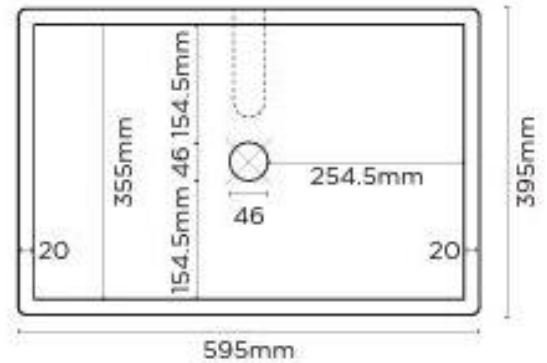

Product Specification Sheet

Box Surface Mount Basin Two Tone Lilac – NOO1072

Add form and shape to your aesthetic and pastel to your palette. The structured form sits beautifully on surface tops throughout your home.

- ✓ Made from UHP Concrete
- ✓ 17.8L Bowl capacity
- ✓ No taphole
- ✓ No overflow
- ✓ Basin requires 32mm or 40mm plug and waste (sold separately)
- ✓ Each basin sold supports Carbon Positive Australia's tree planting program and reduces our carbon footprint
- ✓ Two Tone Lilac finish

nood co.

AVAILABLE COLOURS

PLAN VIEW

SECTION VIEW