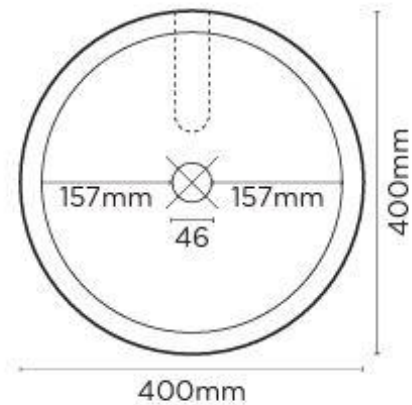

Product Specification Sheet

Bowl Surface Mount Basin Two Tone Lilac – NOO1068

The Bowl Basin is back with a stunning new outfit. Two tones add a dynamic to your bathroom space like never before seen.

- ✓ Made from UHP Concrete
- ✓ 8.9L Bowl capacity
- ✓ No taphole
- ✓ No overflow
- ✓ Basin requires 32mm or 40mm plug and waste (sold separately)
- ✓ Each basin sold supports Carbon Positive Australia's tree planting program and reduces our carbon footprint
- ✓ Two Tone Lilac finish

nood co.

AVAILABLE COLOURS

PLAN VIEW

SECTION VIEW