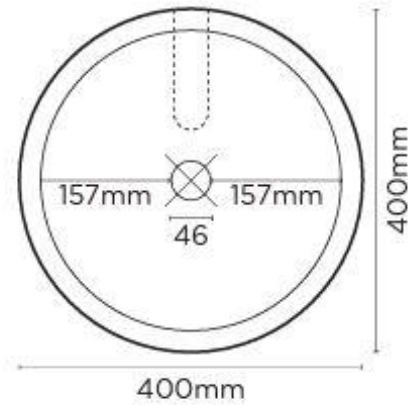

Product Specification Sheet

Bowl Surface Mount Basin Lilac – NOO1066

Nood Co's Bowl Basin is feminine and refined. Dainty curves and soft pastels fuse together as this modest basin heroes your bathroom.

- ✓ Made from UHP Concrete
- ✓ 8.9L Bowl capacity
- ✓ No taphole
- ✓ No overflow
- ✓ Basin requires 32mm or 40mm plug and waste (sold separately)
- ✓ Each basin sold supports Carbon Positive Australia's tree planting program and reduces our carbon footprint
- ✓ Lilac finish

nood co.

AVAILABLE COLOURS

PLAN VIEW

SECTION VIEW