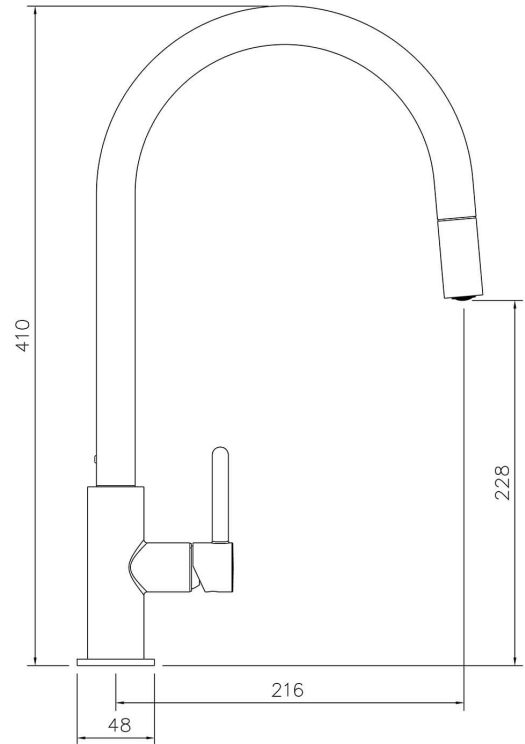

Naples Pull Out Sink Mixer - Chrome

Code: NA301PM-CH

TRADITIONAL & HAMPTONS STYLE SPECIALISTS

BATHROOM | KITCHEN | LAUNDRY

Specifications

- Material: Brass
- Finish: Chrome
- WELS Rating: 5 Star (5.5L/min) (R:T41498)
- Quarter turn ceramic disk valves
- Watermark approved to Australian Standards
- Swivel Spout