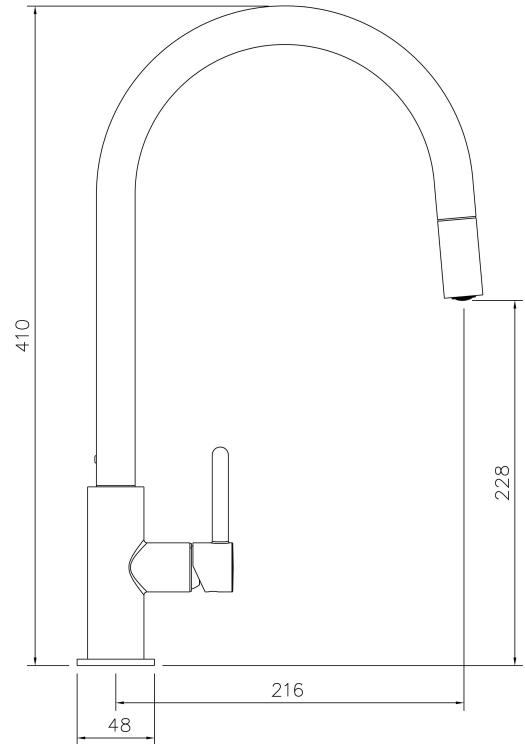

Naples Pull Out Sink Mixer - Brushed Nickel

Code: NA302PM-BN

TRADITIONAL & HAMPTONS STYLE SPECIALISTS

Specifications

- Material: Brass
- Finish: Brushed Nickel
- WELS Rating: 5 Star (5.5L/min) (R:T41498)
- Quarter turn ceramic disk valves
- Watermark approved to Australian Standards
- Swivel Spout