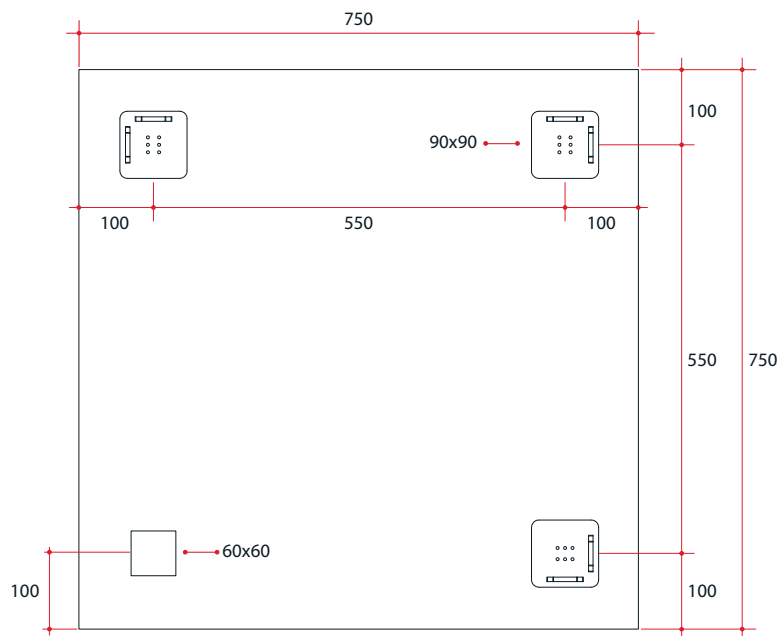

Montana Square 25mm Bevel Edge Mirror

Note: All dimensions are in millimetres (mm)

Stock Code	Size (mm)	Shape	Edge
MS7575HN	750 x 750 x 5	Square	25mm Bevel

Portrait or landscape mounting

Safety backing film