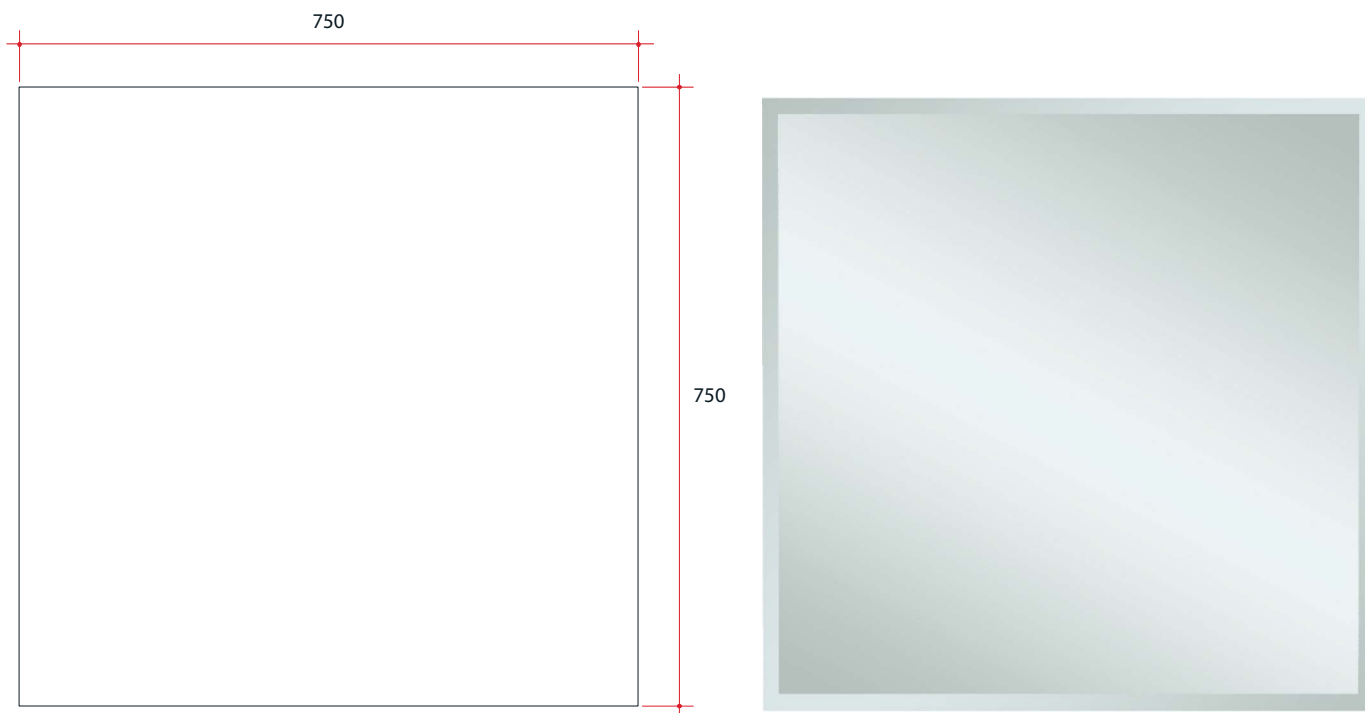

Montana Square 25mm Bevel Edge Mirror

Note: All dimensions are in millimetres (mm)

Stock Code	Size (mm)	Shape	Edge
MS7575GT	750 x 750 x 5	Square	25mm Bevel

Portrait or landscape mounting

Safety backing film