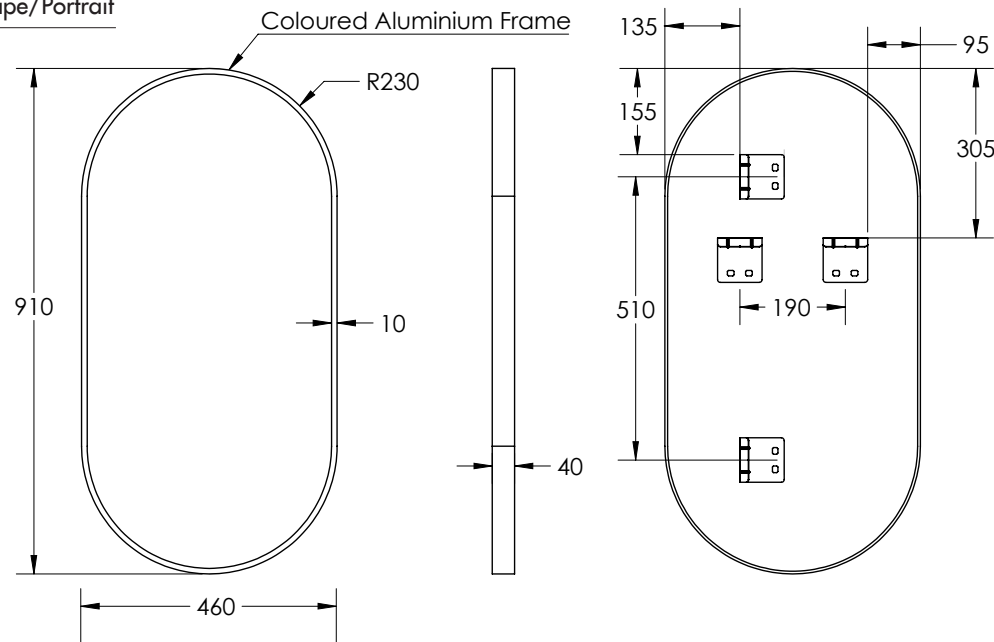

MODERN OBLONG 460X910

NON-LED MIRROR

SPECIFICATIONS

WIDTH	460mm
HEIGHT	910mm
DEPTH	40mm
WEIGHT	5kg
ORIENTATION	Landscape/Portrait

FEATURES

- Copper Free Mirror
- Coloured Aluminium Frame

Disclaimer: All LED Products requiring hardwiring must be installed by a licensed electrician in accordance with local regulations. Sizes are in mm and nominal and should be checked prior to installation. Actual colours may vary so please check colour samples before ordering. Installation is acceptance of our products. Installation of faulty, warped, chipped or damaged products will void our warranty.