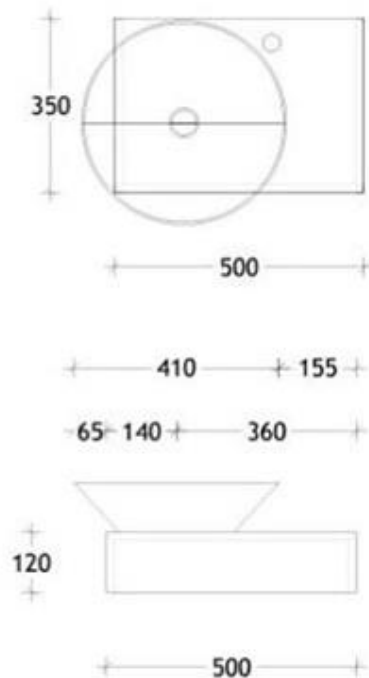

Minima Floating Bench 500 Wall Hung with Right Hand Gloss White Basin Cherrypie – MIN0500WHRWHT

Make a statement with the newest minimal floating bench with maximum style.

- ✓ 120mm Wall hung Benchtop
- ✓ Cherrypie Benchtop (see below for finish options)
- ✓ Also available in Hybrid Quartz and Ceasarstone finish (extra charges apply)
- ✓ Includes wall brackets
- ✓ Right hand basin configuration
- ✓ Includes ADP Venus semi inset basin in Gloss White (also available in Matte Black)
- ✓ Chrome plug and waste provided (suits ADP basin)

Adp

*Please note right hand specification not available - left hand offset shown above