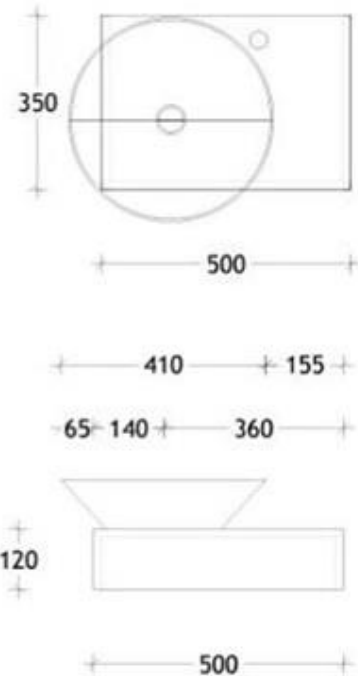

*Please note right hand specification not available - left hand offset shown above