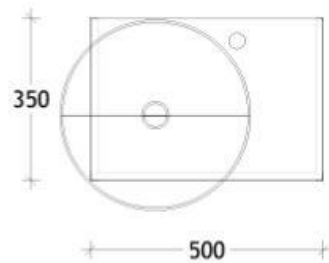

Product Specification Sheet

Minima Floating Bench 500 Wall Hung with Left Hand Gloss White Basin Cherrypie – MIN0500WHLWHT

Make a statement with the newest minimal floating bench with maximum style.

- ✓ 120mm Wall hung Benchtop
- ✓ Cherrypie Benchtop (see below for finish options)
- ✓ Also available in Ceasarstone and Hybrid Quartz finish (extra charges apply)
- ✓ Includes wall brackets
- ✓ Left hand basin configuration
- ✓ Includes ADP Venus semi inset basin in Gloss White (also available in Matte Black)
- ✓ Chrome plug and waste provided (suits ADP basin)

Adp