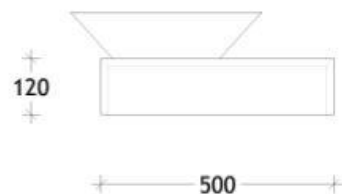

Product Specification Sheet

Minima Floating Bench 500 Wall Hung with Left Hand Gloss White Basin Cherrypie – MIN0500WHLWHT

Make a statement with the newest minimal floating bench with maximum style.

- ✓ 120mm Wall hung Benchtop
- ✓ Cherrypie Benchtop (see below for finish options)
- ✓ Also available in Ceasarstone and Hybrid Quartz finish (extra charges apply)
- ✓ Includes wall brackets
- ✓ Left hand basin configuration
- ✓ Includes ADP Venus semi inset basin in Gloss White (also available in Matte Black)
- ✓ Chrome plug and waste provided (suits ADP basin)

Adp