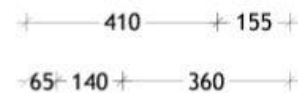

Product Specification Sheet

Minima Floating Bench 500 Wall Hung with Left Hand Gloss White Basin Cherrypie – MIN0500WHLWHT

Make a statement with the newest minimal floating bench with maximum style.

- ✓ 120mm Wall hung Benchtop
- ✓ Cherrypie Benchtop (see below for finish options)
- ✓ Also available in Ceasarstone and Hybrid Quartz finish (extra charges apply)
- ✓ Includes wall brackets
- ✓ Left hand basin configuration
- ✓ Includes ADP Venus semi inset basin in Gloss White (also available in Matte Black)
- ✓ Chrome plug and waste provided (suits ADP basin)

Adp