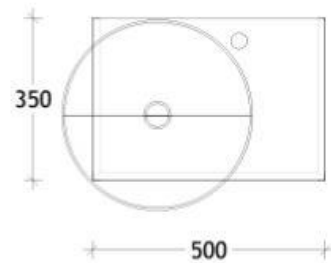

Product Specification Sheet

Minima Floating Bench 500 Wall Hung with Left Hand Black Basin Hybrid Quartz – MIN0500WHLBLKF

Make a statement with the newest minimal floating bench with maximum style.

- ✓ 120mm Wall hung Benchtop
- ✓ Hybrid Quartz Benchtop (see below for finish options)
- ✓ Also available in Ceasarstone and Cherrypie finish (extra charges apply)
- ✓ Includes wall brackets
- ✓ Left hand basin configuration
- ✓ Includes ADP Venus semi inset basin in Matte Black (also available in Gloss White)
- ✓ Chrome plug and waste provided (suits ADP basin)

Adp