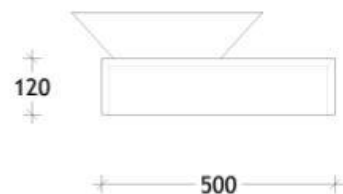

Product Specification Sheet

Minima Floating Bench 500 Wall Hung with Left Hand Black Basin Hybrid Quartz – MIN0500WHLBLKF

Make a statement with the newest minimal floating bench with maximum style.

- ✓ 120mm Wall hung Benchtop
- ✓ Hybrid Quartz Benchtop (see below for finish options)
- ✓ Also available in Ceasarstone and Cherrypie finish (extra charges apply)
- ✓ Includes wall brackets
- ✓ Left hand basin configuration
- ✓ Includes ADP Venus semi inset basin in Matte Black (also available in Gloss White)
- ✓ Chrome plug and waste provided (suits ADP basin)

Adp