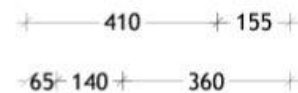

Product Specification Sheet

Minima Floating Bench 500 Wall Hung with Left Hand Black Basin Hybrid Quartz – MIN0500WHLBLKF

Make a statement with the newest minimal floating bench with maximum style.

- ✓ 120mm Wall hung Benchtop
- ✓ Hybrid Quartz Benchtop (see below for finish options)
- ✓ Also available in Ceasarstone and Cherrypie finish (extra charges apply)
- ✓ Includes wall brackets
- ✓ Left hand basin configuration
- ✓ Includes ADP Venus semi inset basin in Matte Black (also available in Gloss White)
- ✓ Chrome plug and waste provided (suits ADP basin)

Adp

BOARD WALK

Benchtop Finishes

Friday Hybrid Quartz™

EXCITE

WHITE WASH

Friday Hybrid Quartz

- Friday™ is made from 93% quartz and 7% polymer resin.
- Has the look and feel of granite but provides a much more consistent and solid colour.
- High performance, durable, stain resistant, and scratch resistant.
- Has exceptional strength and toughness, is difficult to chip, crack or dull.
- Friday™ is non-porous, hygienic, easy to clean and maintain.